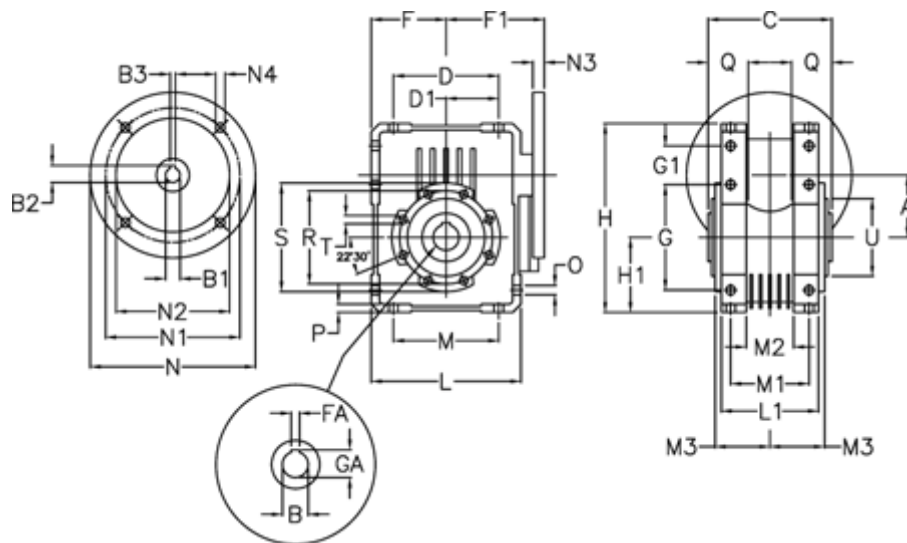

Article number: 392211004674116

Description: Worm Gear with Torque Limiter
W110 L1-U-46-P100 B14

Measures

A = 110.1	F = 125	L = 250	N2 = 110	T = M12x19
B = 42	F1 = 151	L1 = 143	N3 = 13	U = 130
B1 E7 = 28	FA = 12	M = 184	N4 = 13	
B2 = 31.3	G = 184	M1 = 115	O = 14	
B3 H9 = 8	G1 = 58	M2 = 69	P = 14	
C = 155	GA = 45.3	M3 = 73	Q = 45	
D = 174	H = 308	N = 160	R = 165	
D1 = 82	H1 = 125	N1 = 130	S = 200	